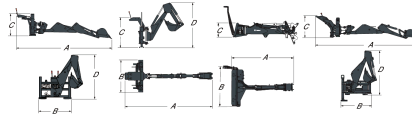

 Optional equipment includes rear stabilizers for increased performance and versatility
 Backhoes R30S and R35S are fitted with Klac D coupler as standard

Compatibility

Description	Item number	Compatible with loader
Backhoe R30S	6979700	A770-B, T450E IIIB, T590E IIIB, T590B iT4, T650E IIIB, T650E iT4, T650B iT4, T770E IV, T770E T3, T770B T3, T870E IV, T870B T3, S450E IIIA, S450B T2, S510E IIIA, S510B T2, S530E IIIA, S530B T2, S550E IIIB, S550B iT4, S570E IIIB, S570B iT4, S590E IIIB, S590B iT4, S630E IIIB, S630E iT4, S630B iT4, S650E IIIB, S650E iT4, S650B iT4, S770E IV, S770E T3, S770B T3, S850E IV, S850E T3, S850B T3, A770E IV
Backhoe R35S	7126559	A770-B, T650E IIIB, T650E iT4, T650B iT4, T770E IV, T770E T3, T770B T3, T870E IV, T870B T3, S630E IIIB, S630E iT4, S630B iT4, S650E IIIB, S650E iT4, S650B iT4, S770E IV, S770E T3, S770B T3, S850E IV, S850E T3, S850B T3, A770E IV

Characteristics and Performance

Description	Item number	Digging depth (mm)	Digging force with bucket (daN)	Digging force with dipper (daN)	Digging reach (mm)	Hook-up system
Backhoe R30S	6979700	2990.0	2140.0	1377.0	3757.0	Klac™
Backhoe R35S	7126559	3510.0	3130.0	2257.0	4272.0	Klac™

Weights and dimensions

Description	Item number	Operating weight (kg)	Shipping weight (kg)	Overall length (A) (mm)	Overall width (B) (mm)	Overall height (C) (mm)
Backhoe R30S	6979700	840.0	840.0	1317.0	1547.0	2087.0
Backhoe R35S	7126559	850.0	850.0	1317.0	1547.0	2535.0